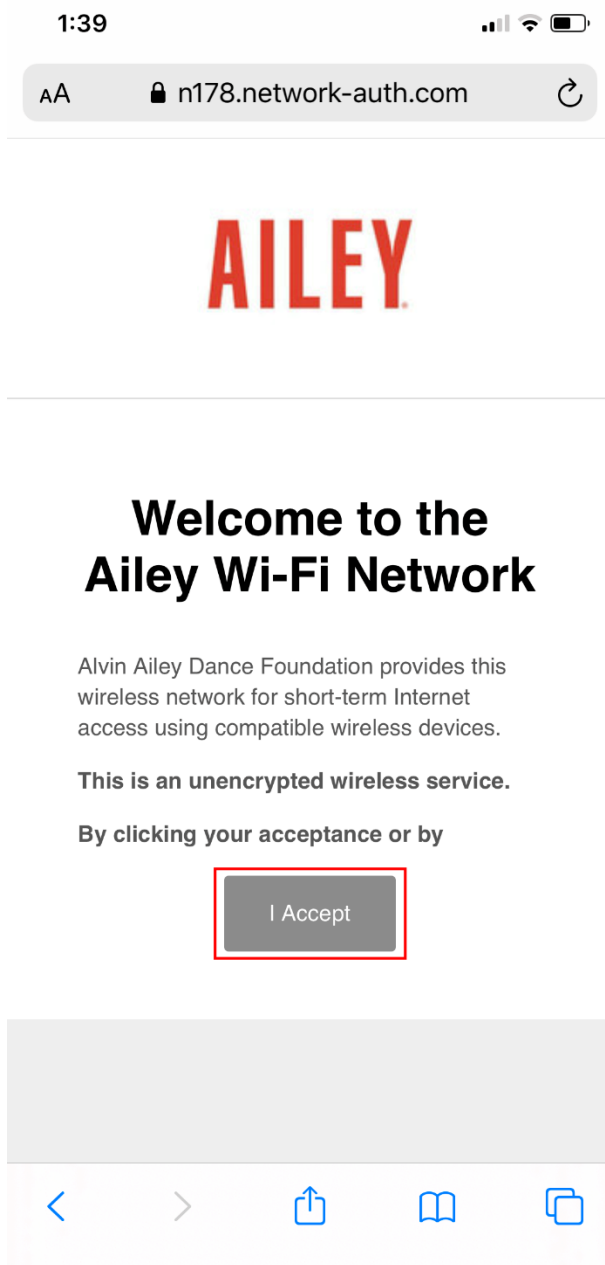

CONNECTING TO AILEY WI-FI

1. In your device's Wi-Fi settings, browse for the network labeled "Ailey Wi-Fi" and connect to it.
2. You will be prompted to review and accept Ailey's terms and conditions. Be sure to scroll down to read the agreement in its entirety, and if you agree, click "I Accept". **NOTE: you will be prompted to accept these terms every 14 days.**

3. You will then be connected to the Internet. If the above screen does not appear automatically, open any web browser and navigate to any page to initiate the connection.